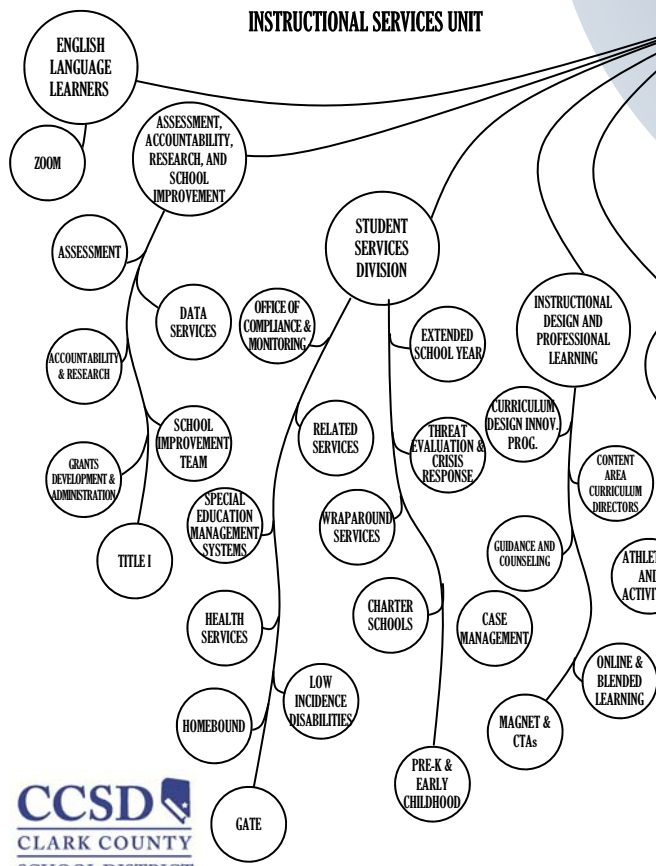

INSTRUCTIONAL SERVICES UNIT