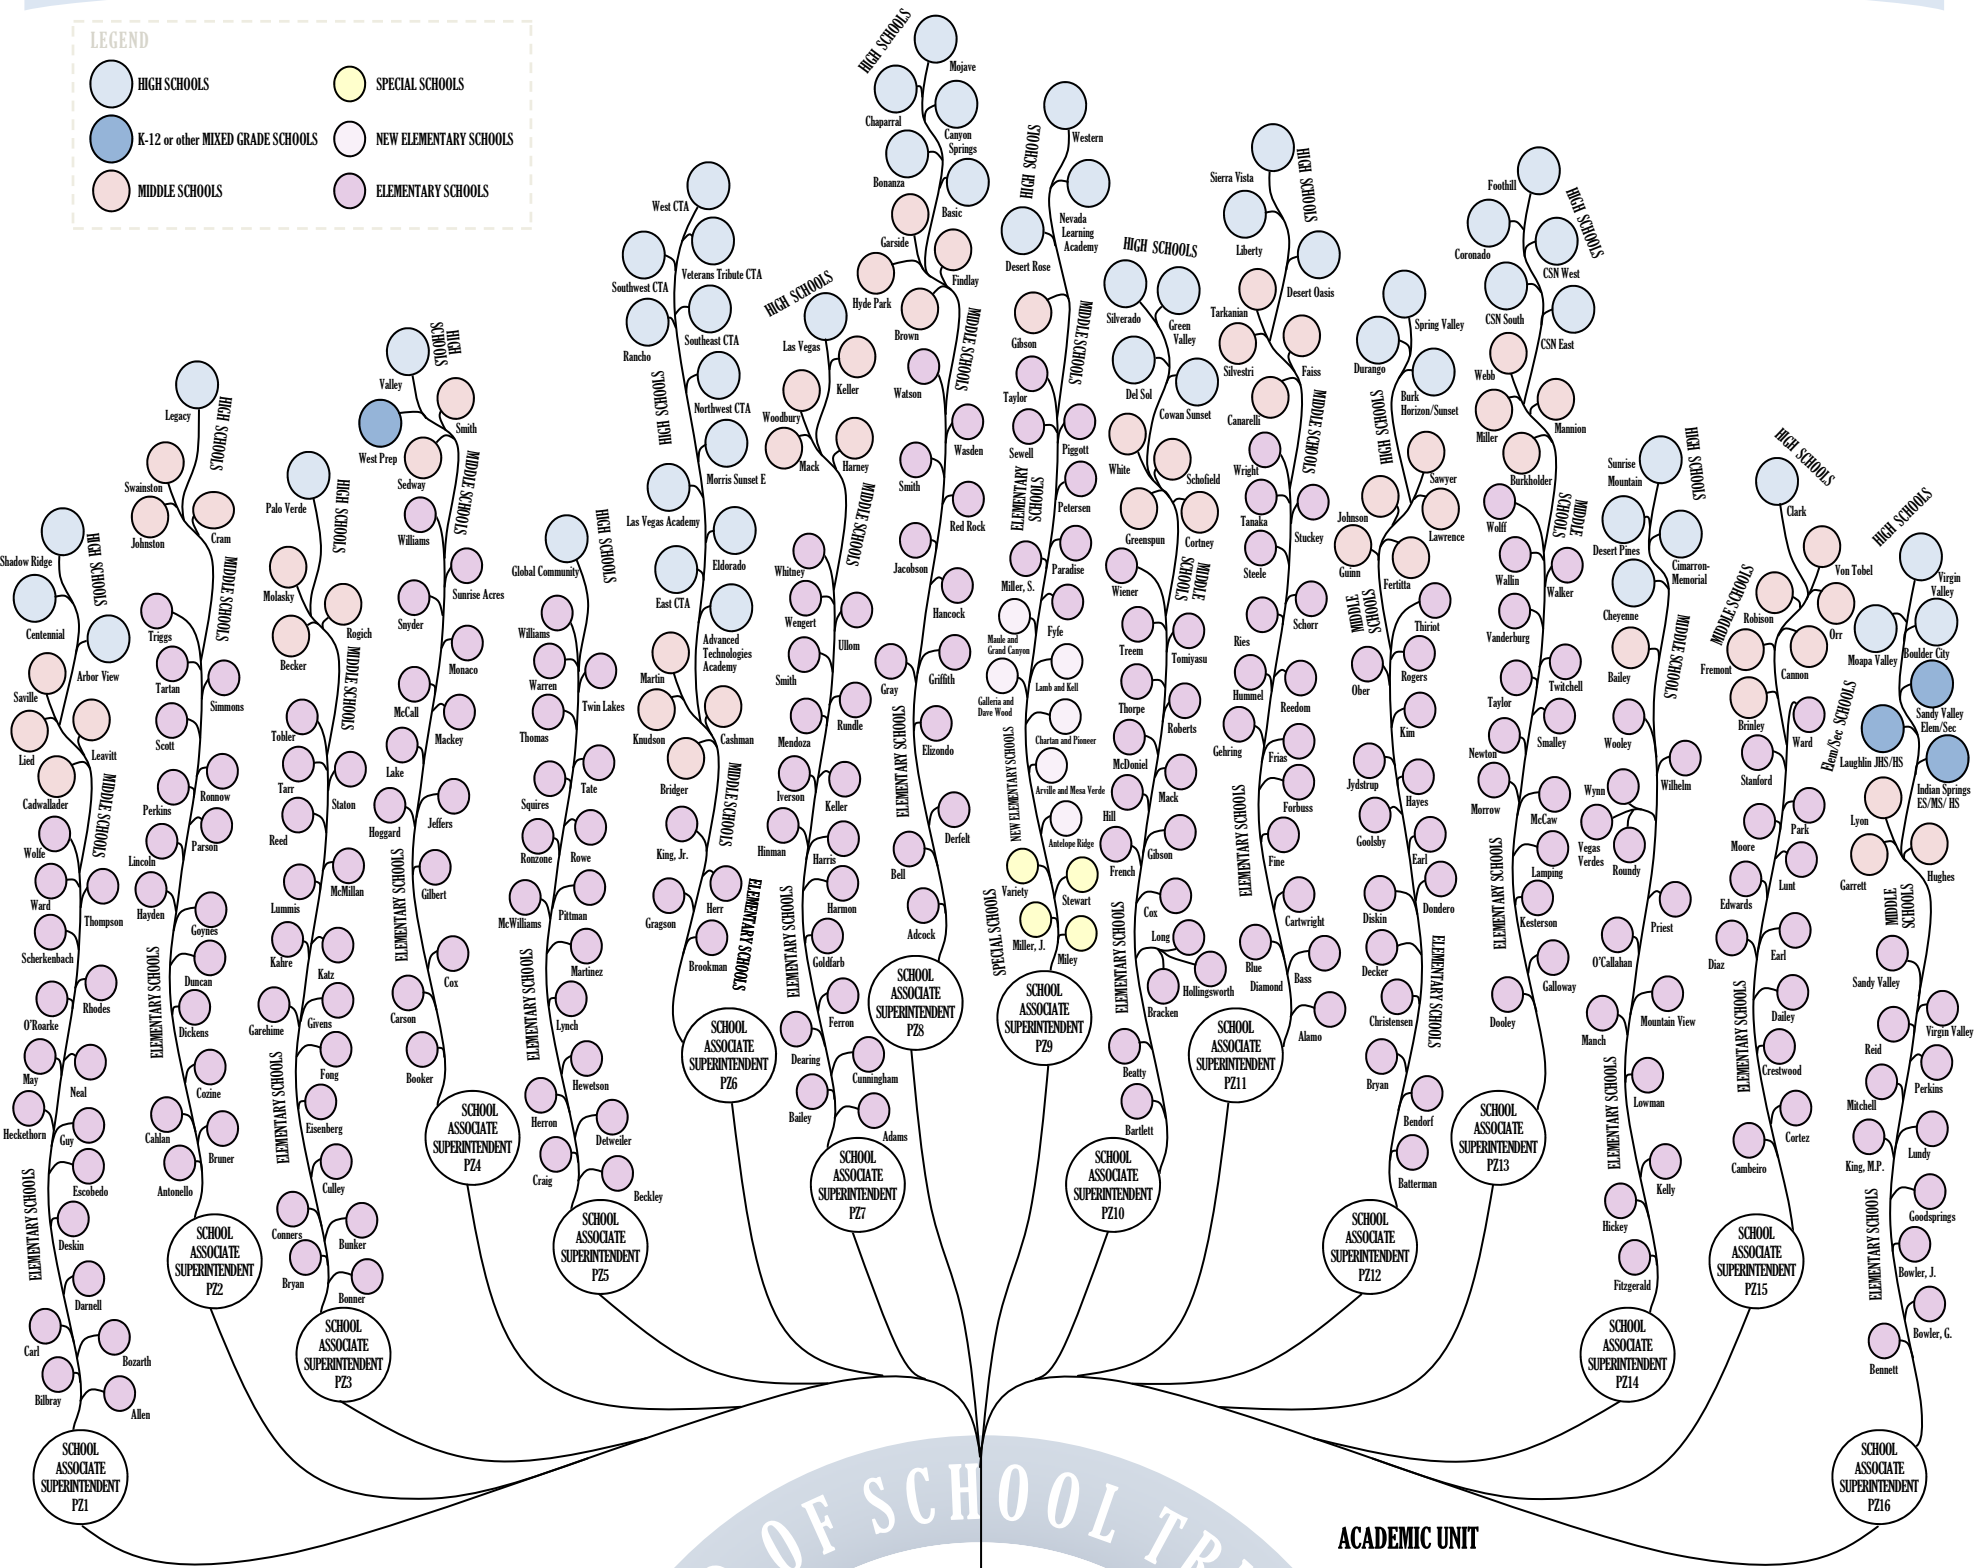

CLARK COUNTY SCHOOL DISTRICT

LEGEND

- HIGH SCHOOLS
- SPECIAL SCHOOLS
- K-12 or other MIXED GRADE SCHOOLS
- NEW ELEMENTARY SCHOOLS
- MIDDLE SCHOOLS
- ELEMENTARY SCHOOLS

ACADEMIC UNIT

- ANCILLARY SUPPORT**
- Legal
 - Communications
 - Community and Government Relations
 - Equity and Diversity Education
 - Diversity and Affirmative Action
 - Police Services
 - Employee-Management Relations
 - Turn Around Support
 - Deputy Chief of Staff/Liaison to the Board of Trustees
 - Internal Audit
 - Title IX
 - Talent and Leadership Development